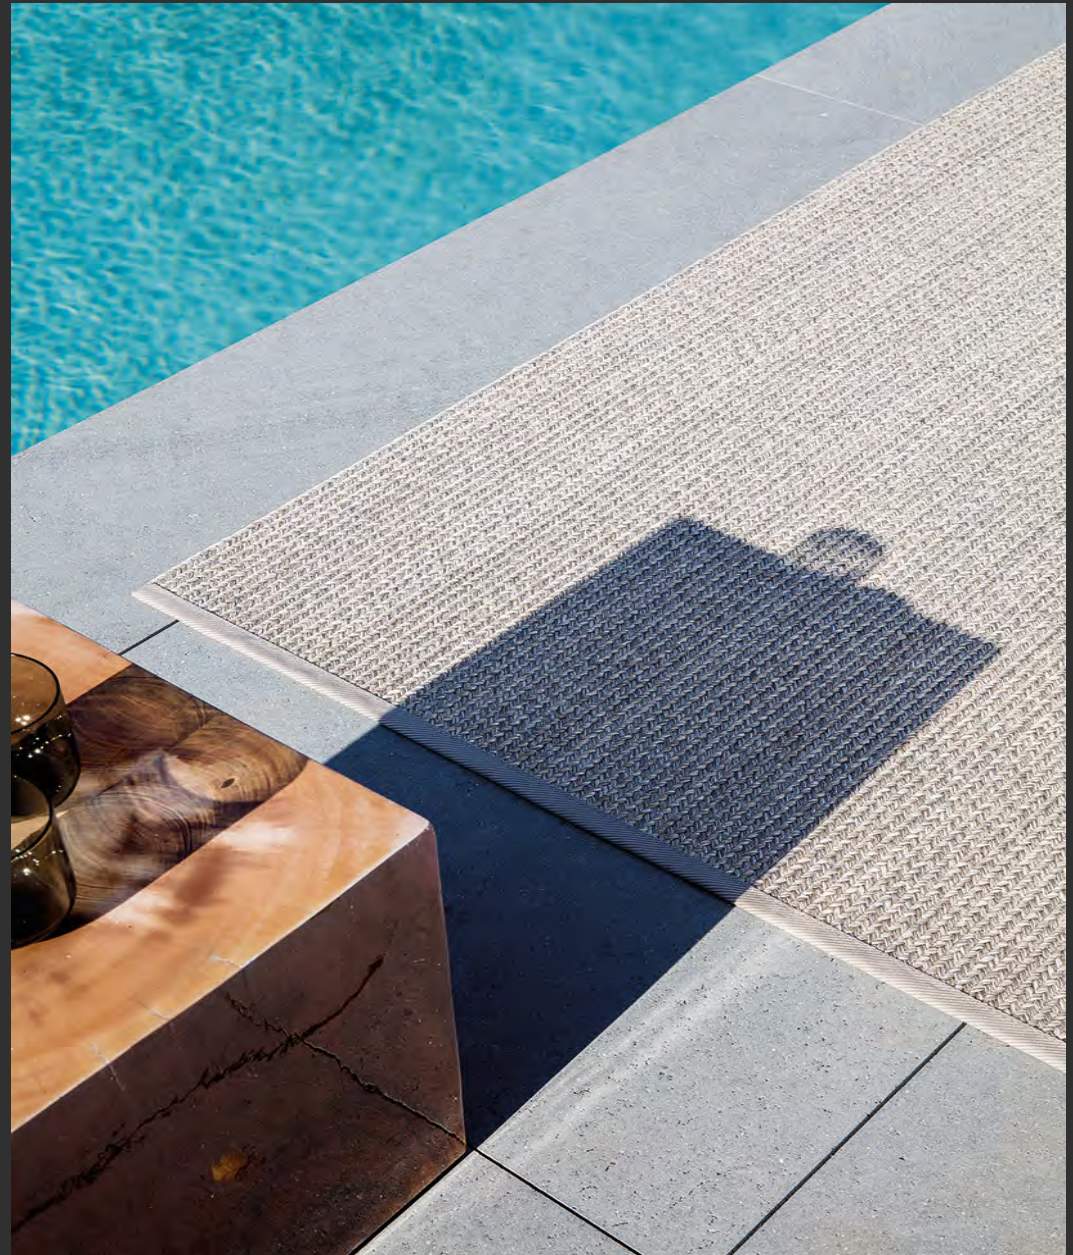

POOLSIDE 5814 Pebblestone

TERRAZZA 34912 Flame

LOFT CARPET

Outdoor

TERRAZZA

Material: 90% Vinyl, 10% Glasfaser

Standartmasse:

200 x 250 cm